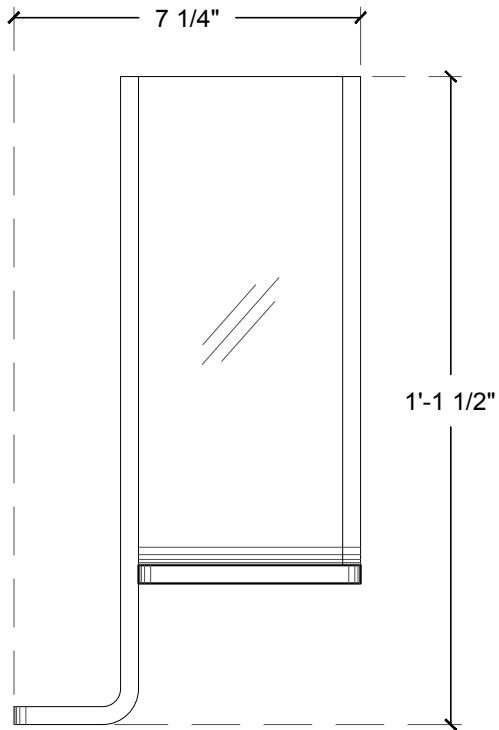

HOME STUDIOS

PRODUCT	DIMENSIONS (inches)	WEIGHT	AVAILABLE MATERIALS + FINISHES	PRICING
SMOKE SCONCE	9 1/2 L X 7 1/4 D X 13 1/2 H	7 lbs	METAL POLISHED STAINLESS STEEL PEWTER HAND PULL RESIN SMOKE RESIN* BLUSH RESIN*	\$1,700