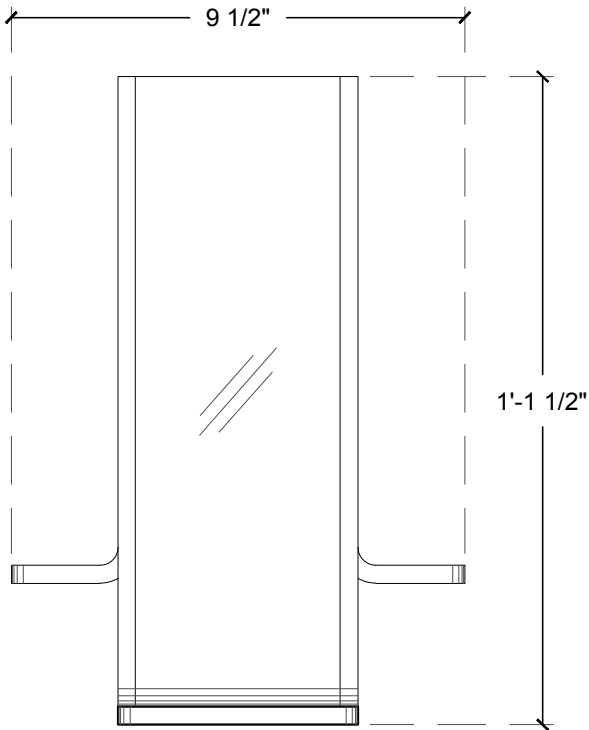

HOME STUDIOS

PRODUCT	DIMENSIONS (inches)	WEIGHT	AVAILABLE MATERIALS + FINISHES	PRICING
SMOKE SCONCE	9 1/2 L X 7 1/4 D X 13 1/2 H	7 lbs	METAL POLISHED STAINLESS STEEL PEWTER HAND PULL RESIN SMOKE RESIN* BLUSH RESIN*	\$1,700