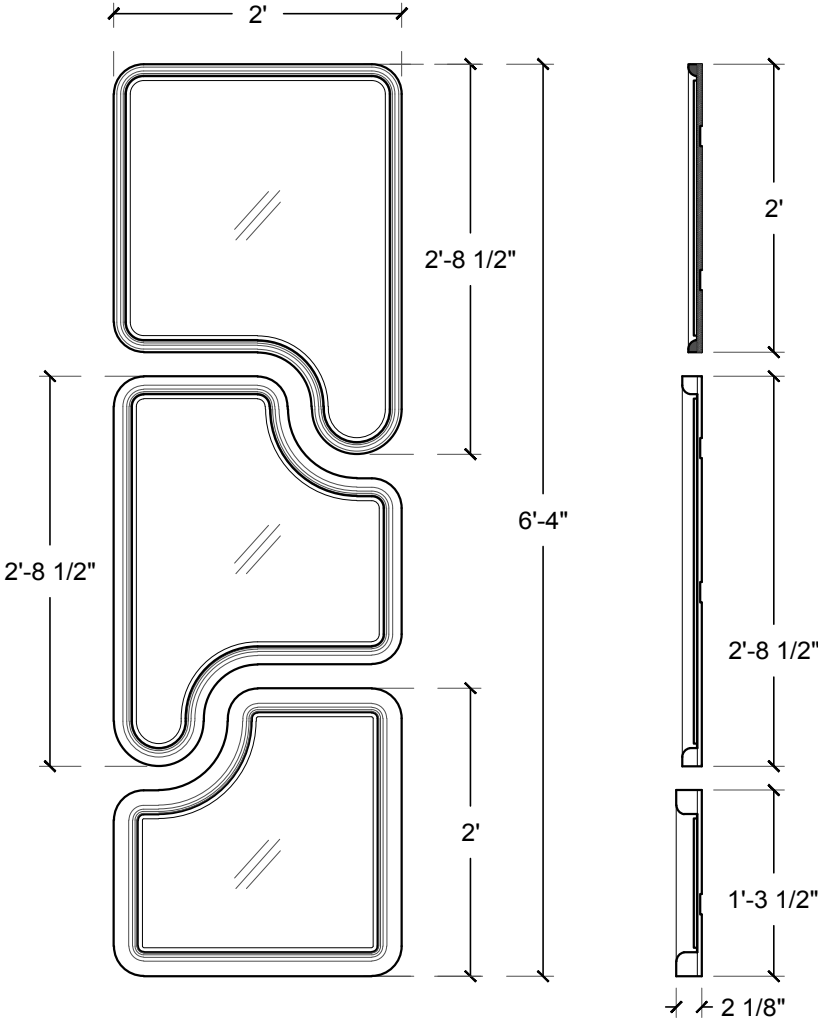

HOME STUDIOS

PRODUCT	DIMENSIONS (inches)	WEIGHT	AVAILABLE MATERIALS + FINISHES	PRICING
FALL MIRROR	24 L X 2 D X 76 H (overall) A: 24 L X 1 D X 32 1/2 H B: 24 L X 1 1/2 D X 32 1/2 H C: 24 L X 2 D X 24 H	30 lbs (each)	METAL POLISHED ALUMINUM GLASS PEACH MIRROR CLEAR MIRROR RESIN SMOKE RESIN*	CONTACT FOR PRICING